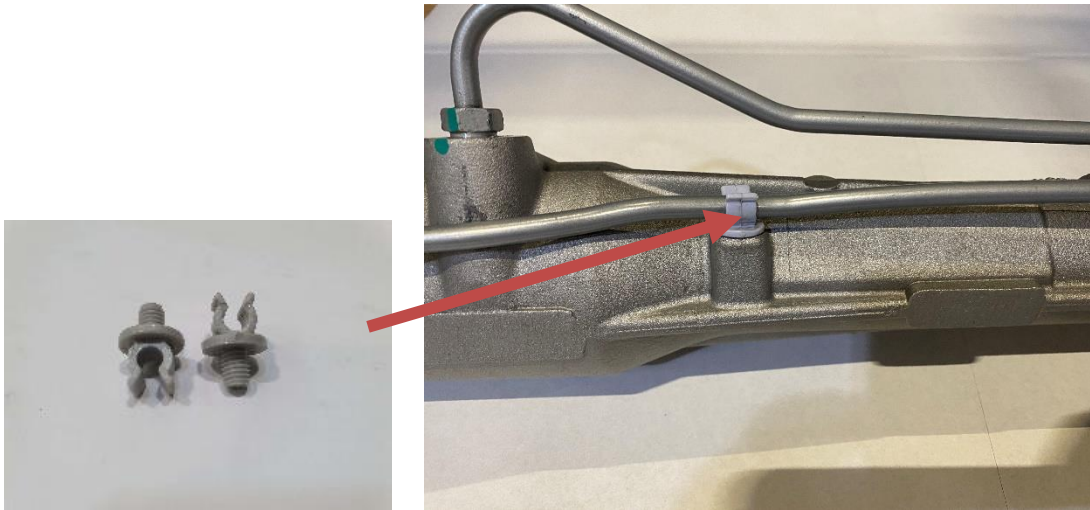

Tube clamp Part No. 24610027

Alternative part number	Application
HLL00297	VW Touareg 2002-2010, serv AUDI Q7 2006-2015, serv PORSCHE Cayenne 2002-2015, serv VW Touareg 2002-2010, no serv AUDI Q7 2006-2015, no serv PORSCHE Cayenne 2002-2015, no serv AUDI Q7 3.0TDI/3.6FSI/4.2FSI/4.2TDI 2007-2015, serv